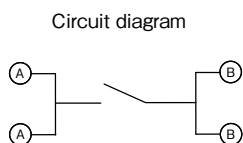

外形図 / DIMENSIONS

(*1) The switch height shall be measured with applying 5 gram load.

Reference solder mask stencil dimension

Reference land dimension

Unit: mm