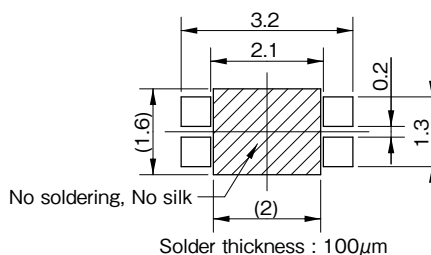

外形図 / DIMENSIONS

(*1) The switch height shall be measured with applying 5 gram load.

Reference solder mask stencil dimension

Reference land dimension

Unit: mm