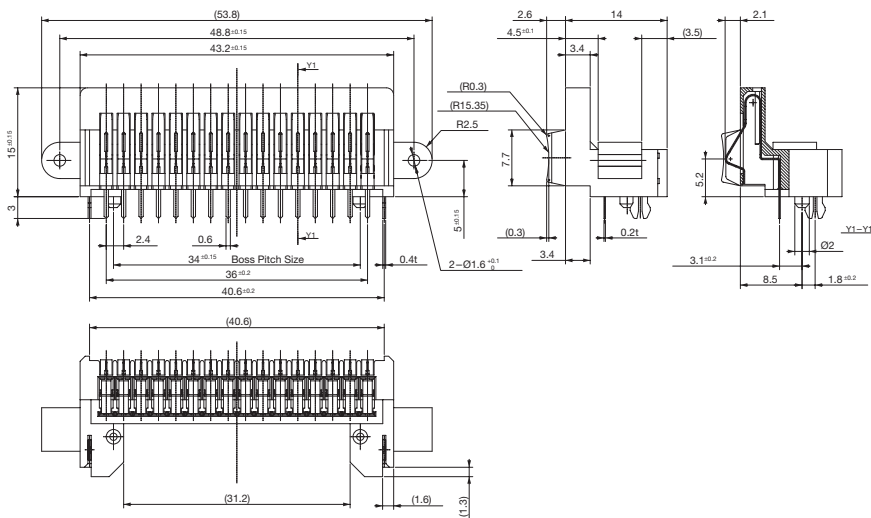

Delivery Form

	CAM-G79	CAM-G80
Packing Form	Tray	Tray
Number of Standard Storage	With cap, 50/Tray, Without cap 115/Tray	75/Tray

DIMENSIONS

CAM-G79

CAM-G80

Unit: mm

• Any products mentioned in this catalog are subject to any modification in their appearance and others for improvements without prior notification.
 • The details listed here are not a guarantee of the individual products at the time of ordering. When using the products, you will be asked to check their specifications.