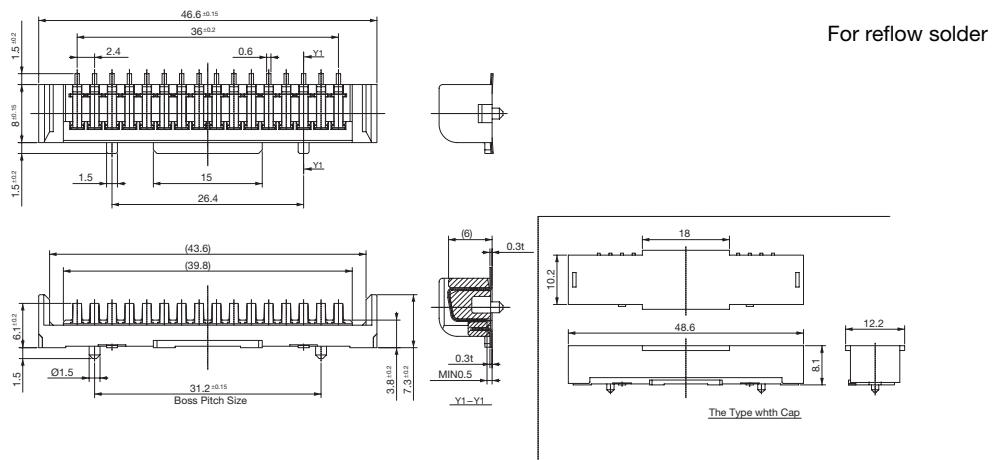

Delivery Form

	CAM-G79	CAM-G80
Packing Form	Tray	Tray
Number of Standard Storage	With cap, 50/Tray, Without cap 115/Tray	75/Tray

DIMENSIONS

CAM-G79

CAM-G80

Unit: mm

• Any products mentioned in this catalog are subject to any modification in their appearance and others for improvements without prior notification.
 • The details listed here are not a guarantee of the individual products at the time of ordering. When using the products, you will be asked to check their specifications.