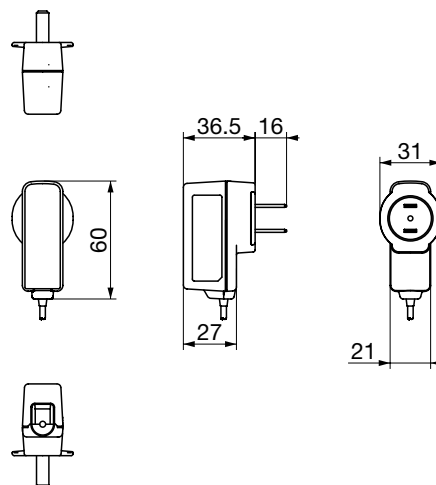

SPECIFICATIONS

| Item | Specifications |
|---------------------|--|
| Input voltage | AC 100~240V |
| Output capacity | 4W |
| Destinations | Europe, U.K., China, Hong Kong, North America, Australia, Thailand, Taiwan |
| Safety standards | Conforms to IEC60950 |
| External dimensions | 21 (W) × 60 (D) × 27 (H) mm (except for plug) |

DIMENSIONS

Europe

Unit: mm

U.K. · Hong Kong

Unit: mm

North America

Unit: mm

China

Unit: mm

Australia

Unit: mm