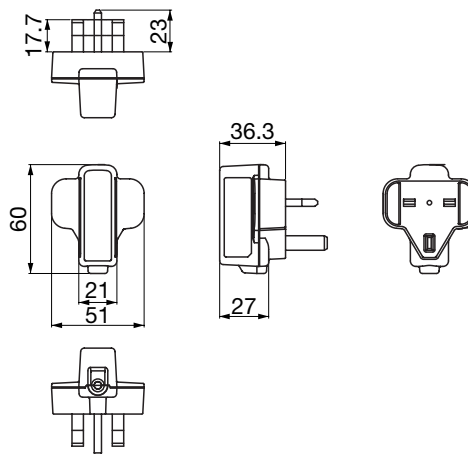

SPECIFICATIONS

| Item | Specifications |
|---------------------|--|
| Input voltage | AC 100~240V |
| Output capacity | 4W |
| Destinations | Europe, U.K., China, Hong Kong, North America, Australia, Thailand, Taiwan |
| Safety standards | Conforms to IEC60950 |
| External dimensions | 21 (W) × 60 (D) × 27 (H) mm (except for plug) |

DIMENSIONS

Europe

Unit: mm

U.K. · Hong Kong

Unit: mm

North America

Unit: mm

China

Unit: mm

Australia

Unit: mm