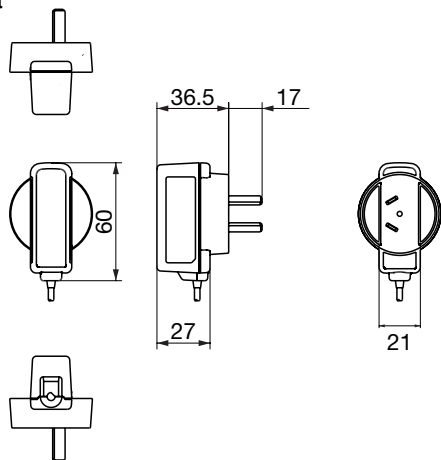

SPECIFICATIONS

| Item | Specifications |
|---------------------|--|
| Input voltage | AC 100~240V |
| Output capacity | 4W |
| Destinations | Europe, U.K., China, Hong Kong, North America, Australia, Thailand, Taiwan |
| Safety standards | Conforms to IEC60950 |
| External dimensions | 21 (W) × 60 (D) × 27 (H) mm (except for plug) |

DIMENSIONS

Europe

Unit: mm

U.K. · Hong Kong

Unit: mm

North America

Unit: mm

China

Unit: mm

Australia

Unit: mm