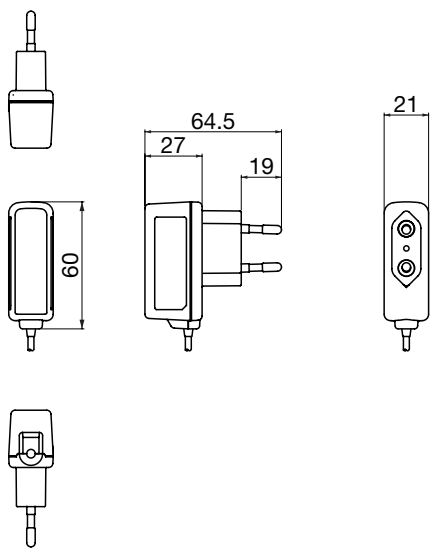

SPECIFICATIONS

| Item | Specifications |
|---------------------|--|
| Input voltage | AC 100~240V |
| Output capacity | 4W |
| Destinations | Europe, U.K., China, Hong Kong, North America, Australia, Thailand, Taiwan |
| Safety standards | Conforms to IEC60950 |
| External dimensions | 21 (W) × 60 (D) × 27 (H) mm (except for plug) |

DIMENSIONS

Europe

Unit: mm

U.K. · Hong Kong

Unit: mm

North America

Unit: mm

China