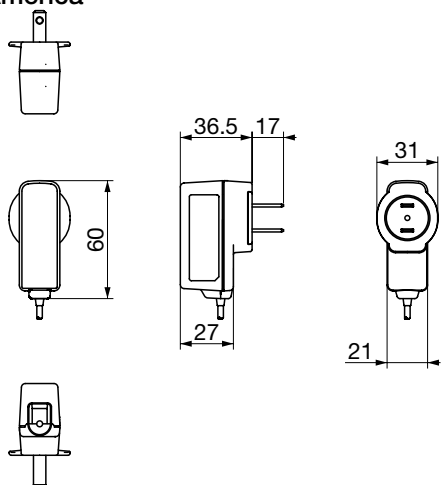

SPECIFICATIONS

| Item | Specifications |
|---------------------|--|
| Input voltage | AC 100~240V |
| Output capacity | 4W |
| Destinations | Europe, U.K., China, Hong Kong, North America, Australia, Thailand, Taiwan |
| Safety standards | Conforms to IEC60950 |
| External dimensions | 21 (W) × 60 (D) × 27 (H) mm (except for plug) |

DIMENSIONS

Europe

Unit: mm

U.K. · Hong Kong

Unit: mm

North America

Unit: mm

China

Unit: mm

Australia

Unit: mm