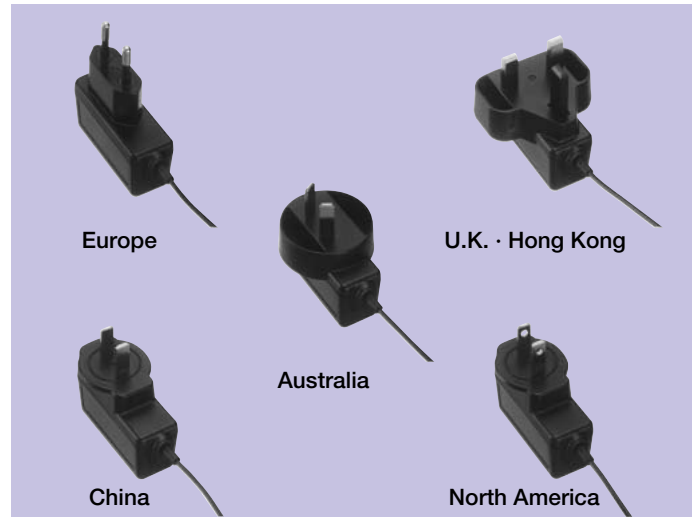

4W Small AC Adaptors with Worldwide Input ADP-W4 Series

Adaptors, Chargers/Switching Power Supplies

OUTLINE

Small, portable AC adaptor for use overseas.
Can meet safety standards for all destinations.

FEATURES

1. Standard Mitsumi case.
2. A series of small, standard cases is available for each country.
3. Input voltage supports worldwide input.
4. Output specifications can be customized.

USES

1. Mobile phones.
2. Small electric equipment.
3. Healthcare equipment.