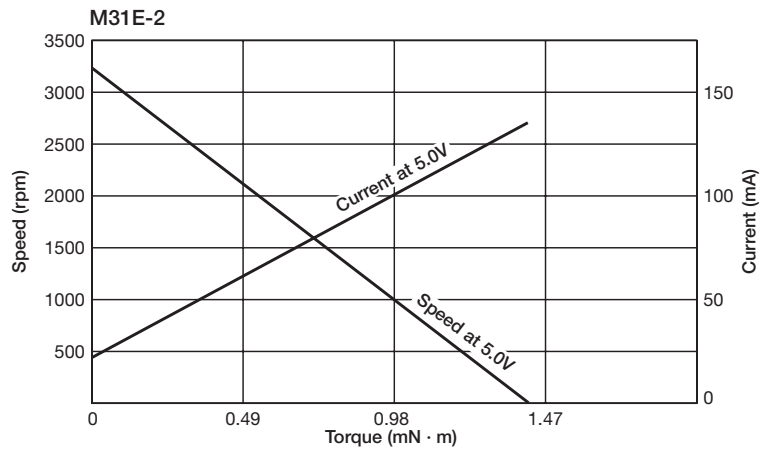

DC Mini-Motors M31E-2 Series

Applications

Game Controller (Vibration Motors)

SPECIFICATIONS

Items	SPEC-NO	R-147270
Rated Voltage (V)		5
Voltage Range (V)		4.0~8.0
No Load Speed (rpm)		3150
No Load Current (mA)		24
Starting Torque (mN·m)		1.45
Rotation		CW

CHARACTERISTICS

DIMENSIONS

S=1/2

Unit : mm