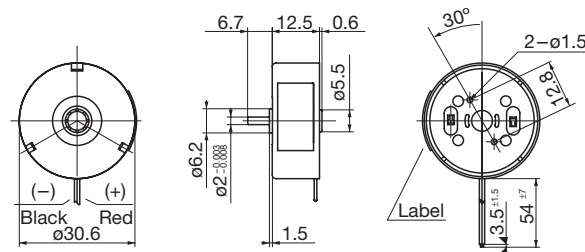

DC Mini-Motors M31E-2 Series

Applications

Game Controller (Vibration Motors)

SPECIFICATIONS

Items	SPEC-NO	R-147270
Rated Voltage (V)		5
Voltage Range (V)		4.0~8.0
No Load Speed (rpm)		3150
No Load Current (mA)		24
Starting Torque (mN·m)		1.45
Rotation		CW

CHARACTERISTICS

DIMENSIONS

S=1/2

Unit : mm