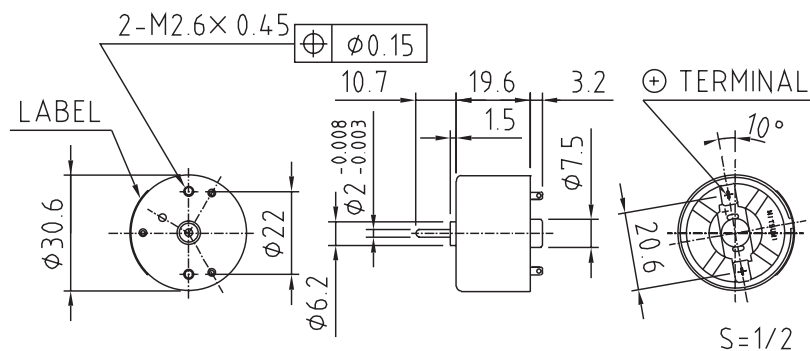

DC Mini-Motors M31E-1 Series

DC Mini-Motors

Applications

1. CD/MD Player
2. DVD Player
3. VCR Recorder
4. Power assistance

SPECIFICATIONS

Items	SPEC-NO	R-147213
Rated Voltage (V)		6
Voltage Range (V)		1.5~9
Rated Load (mN·m)		1.37
No Load Speed (rpm)		3700
No Load Current (mA)		23
Starting Torque (mN·m)		7.25
Rotation		CW/CCW

CHARACTERISTICS

DIMENSIONS

Unit : mm