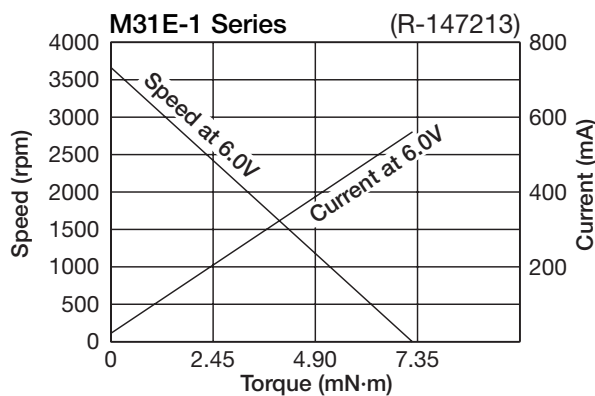

DC Mini-Motors M31E-1 Series

DC Mini-Motors

Applications

1. CD/MD Player
2. DVD Player
3. VCR Recorder
4. Power assistance

SPECIFICATIONS

Items	SPEC-NO	R-147213
Rated Voltage (V)		6
Voltage Range (V)		1.5~9
Rated Load (mN·m)		1.37
No Load Speed (rpm)		3700
No Load Current (mA)		23
Starting Torque (mN·m)		7.25
Rotation		CW/CCW

CHARACTERISTICS

DIMENSIONS

Unit : mm