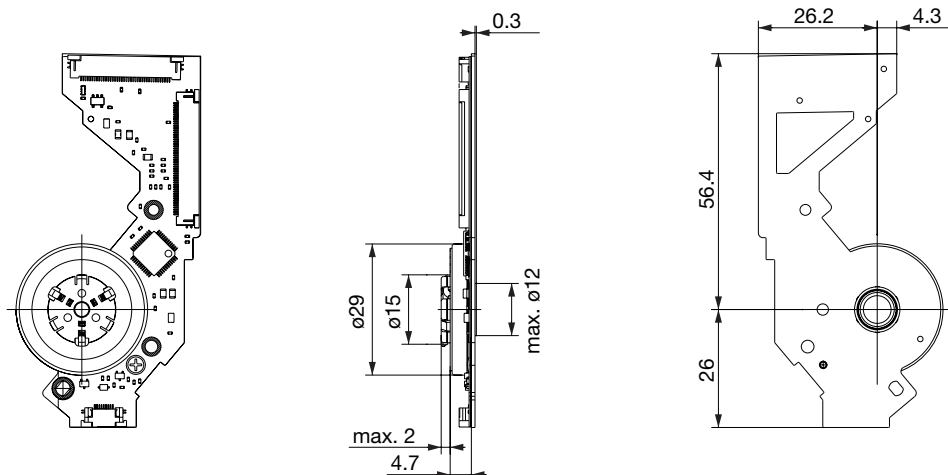

Brushless Motors M29BL-4 Series

Applications

1. Ultra Slim Type DVD-ROM Drive
2. DVD-R/RW
3. Car NAVI

SPECIFICATIONS

Items	SPEC-NO	
Rated Voltage (V)		5
Voltage Range (V)		VM=5±5%
Rated Load (mN·m)		2.94
Rated Speed (rpm)		5700
Rated Current (mA)		430
Starting Torque (mN·m)		7.5
Rotation		CW

CHARACTERISTICS

DIMENSIONS

Unit : mm