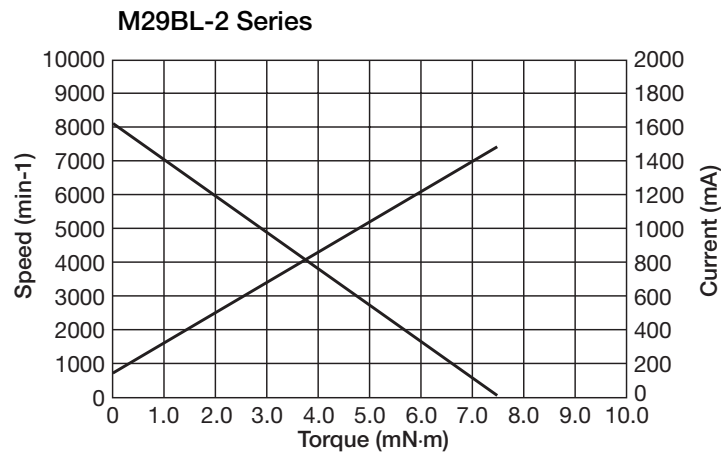

Brushless Motors M29BL-4 Series

Applications

1. Ultra Slim Type DVD-ROM Drive
2. DVD-R/RW
3. Car NAVI

SPECIFICATIONS

Items	SPEC-NO	
Rated Voltage (V)		5
Voltage Range (V)		VM=5±5%
Rated Load (mN·m)		2.94
Rated Speed (rpm)		5700
Rated Current (mA)		430
Starting Torque (mN·m)		7.5
Rotation		CW

CHARACTERISTICS

DIMENSIONS

Unit : mm