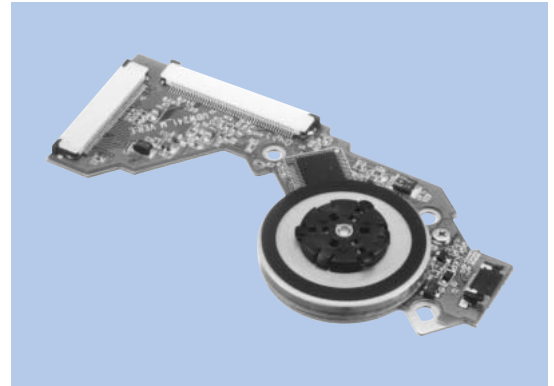

Brushless Motors M29BL-4 Series

Applications

1. Ultra Slim Type DVD-ROM Drive
2. DVD-R/RW
3. Car NAVI

SPECIFICATIONS

Items	SPEC-NO	
Rated Voltage (V)		5
Voltage Range (V)		VM=5±5%
Rated Load (mN·m)		2.94
Rated Speed (rpm)		5700
Rated Current (mA)		430
Starting Torque (mN·m)		7.5
Rotation		CW

CHARACTERISTICS

DIMENSIONS

Unit : mm