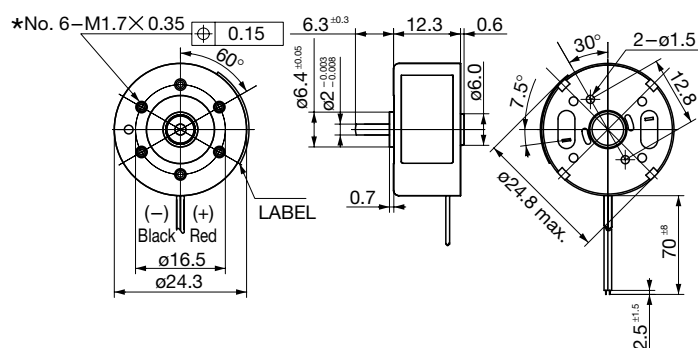

DC Mini-Motors M25E-4L Series

DC Mini-Motors

Applications

1. CD-ROM
2. CD-R/RW
3. DVD-ROM Drive
4. CD, MD, DVD Player

Features

Low Cogging Specifications.

SPECIFICATIONS

Items	SPEC-NO	R-14
Rated Voltage (V)		8
Voltage Range (V)		1.0~11.0
Rated Load (mN·m)		1.47
No Load Speed (rpm)		6250
No Load Current (mA)		19
Starting Torque (mN·m)		2.97
Rotation		CW/CCW

*Possible with terminal type.
Possible with weight type.

CHARACTERISTICS

DIMENSIONS

Unit : mm