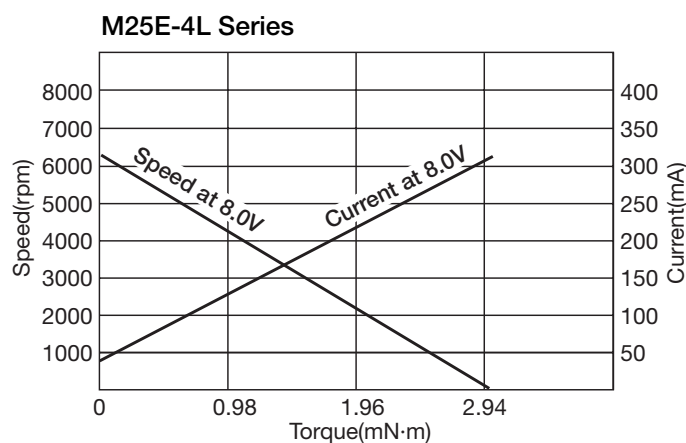

DC Mini-Motors M25E-4L Series

DC Mini-Motors

Applications

1. CD-ROM
2. CD-R/RW
3. DVD-ROM Drive
4. CD, MD, DVD Player

Features

Low Cogging Specifications.

SPECIFICATIONS

Items	SPEC-NO	R-14
Rated Voltage (V)		8
Voltage Range (V)		1.0~11.0
Rated Load (mN·m)		1.47
No Load Speed (rpm)		6250
No Load Current (mA)		19
Starting Torque (mN·m)		2.97
Rotation		CW/CCW

*Possible with terminal type.
Possible with weight type.

CHARACTERISTICS

DIMENSIONS

Unit : mm