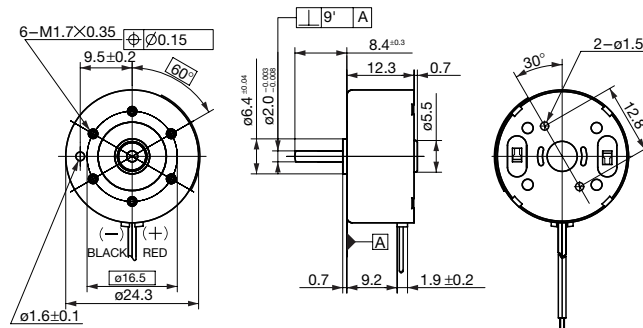

DC Mini-Motors M25E-4FA Series

Applications

- 1. DVD Player

Features

Low cogging, high reliability, high torque.

SPECIFICATIONS

Items	SPEC-NO	R-141950
Rated Voltage (V)		3
Voltage Range (V)		0.7~9.0
Rated Load (mN·m)		0.392
No Load Speed (rpm)		2950
No Load Current (mA)		20
Starting Torque (mN·m)		1.96
Rotation		CW
Application		SPINDLE

CHARACTERISTICS

DIMENSIONS

Unit : mm