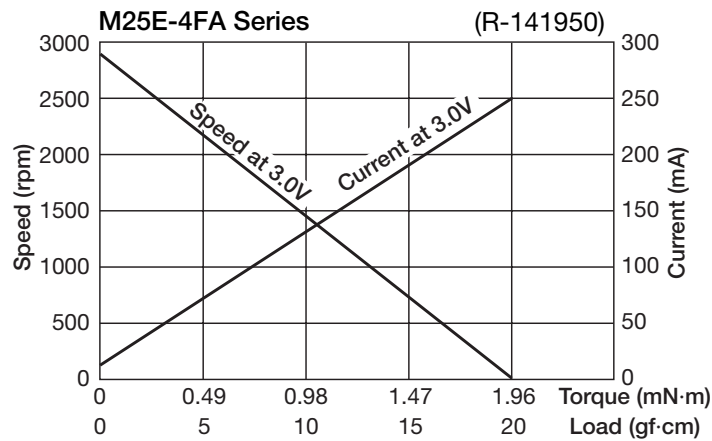

DC Mini-Motors M25E-4FA Series

Applications

- 1. DVD Player

Features

Low cogging, high reliability, high torque.

SPECIFICATIONS

Items	SPEC-NO	R-141950
Rated Voltage (V)		3
Voltage Range (V)		0.7~9.0
Rated Load (mN·m)		0.392
No Load Speed (rpm)		2950
No Load Current (mA)		20
Starting Torque (mN·m)		1.96
Rotation		CW
Application		SPINDLE

CHARACTERISTICS

DIMENSIONS

Unit : mm