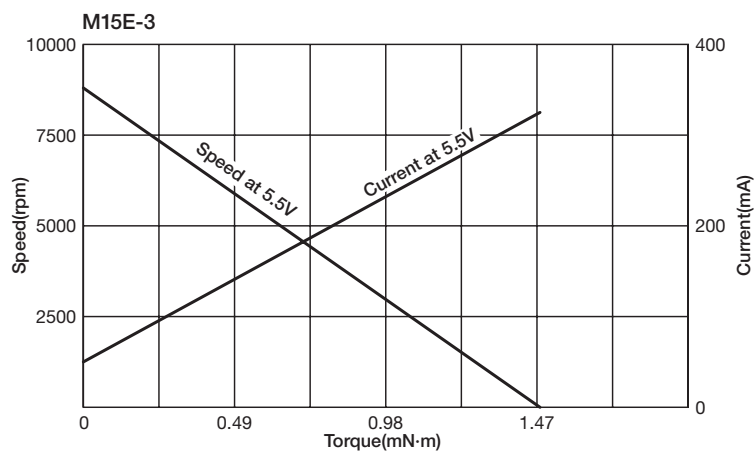

DC Mini-Motors M15E-3 Series

DC Mini-Motors

Applications

1. CD/MD Player
2. Game Controller

SPECIFICATIONS

Items	SPEC-NO	R14 1886
Rated Voltage (V)		5.5
Voltage Range (V)		1.5~8.0
Rated Load (mN·m)		0.539
No Load Speed (rpm)		8800
No Load Current (mA)		85 or less
Starting Torque (mN·m)		1.18 or more
Rotation		CW/CCW

CHARACTERISTICS

DIMENSIONS

Unit : mm