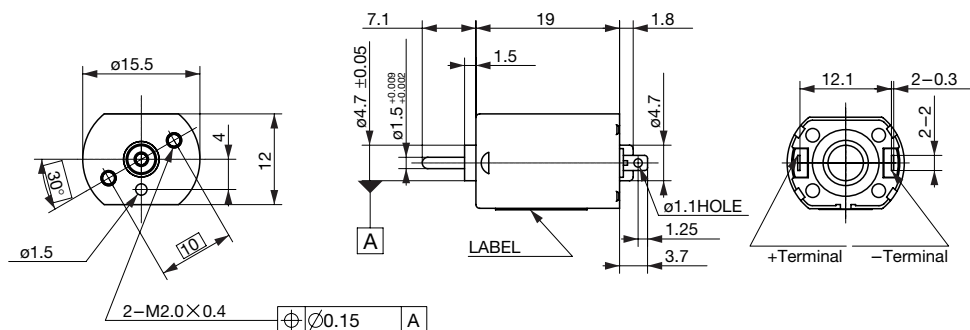

DC Mini-Motors M15E-3 Series

DC Mini-Motors

Applications

1. CD/MD Player
2. Game Controller

SPECIFICATIONS

Items	SPEC-NO	R14 1886
Rated Voltage (V)		5.5
Voltage Range (V)		1.5~8.0
Rated Load (mN·m)		0.539
No Load Speed (rpm)		8800
No Load Current (mA)		85 or less
Starting Torque (mN·m)		1.18 or more
Rotation		CW/CCW

CHARACTERISTICS

DIMENSIONS

Unit : mm