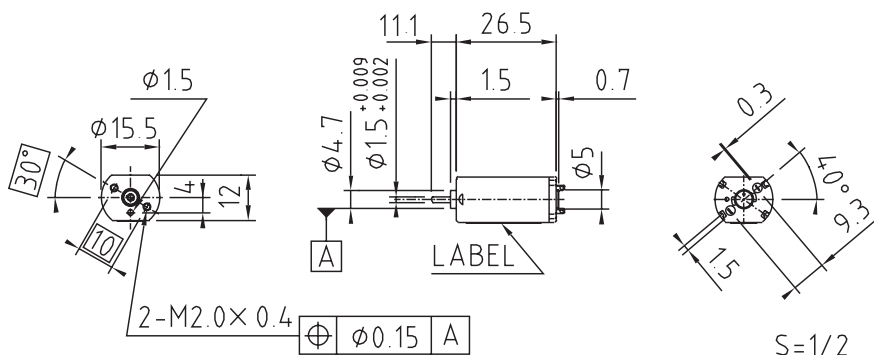

DC Mini-Motors M15E-2 Series

DC Mini-Motors

Applications

1. CD-ROM/DVD-ROM Drive
2. CD/MD Player
3. CD-R/RW Drive
4. Car-Audio

SPECIFICATIONS

Items	SPEC-NO	R14 1463
Rated Voltage (V)		7.5
Voltage Range (V)		1.6-8.5
Rated Load (mN·m)		1.57
No Load Speed (rpm)		9100
No Load Current (mA)		40
Starting Torque (mN·m)		3.92
Rotation		CW/CCW

CHARACTERISTICS

DIMENSIONS

Unit : mm