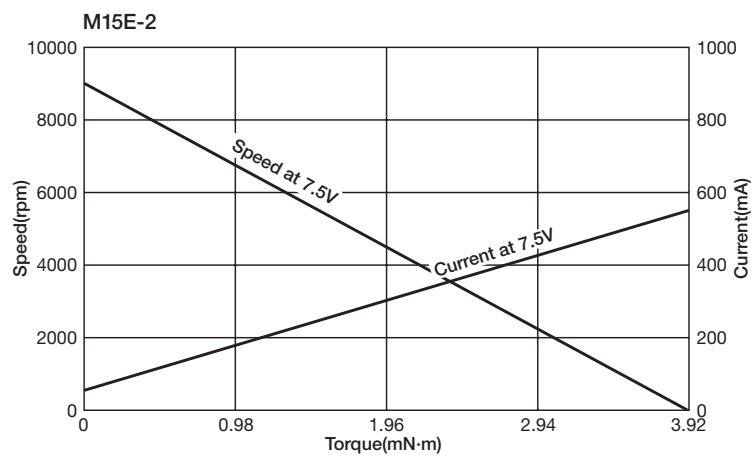

DC Mini-Motors M15E-2 Series

DC Mini-Motors

Applications

1. CD-ROM/DVD-ROM Drive
2. CD/MD Player
3. CD-R/RW Drive
4. Car-Audio

SPECIFICATIONS

Items	SPEC-NO	R14 1463
Rated Voltage (V)		7.5
Voltage Range (V)		1.6-8.5
Rated Load (mN·m)		1.57
No Load Speed (rpm)		9100
No Load Current (mA)		40
Starting Torque (mN·m)		3.92
Rotation		CW/CCW

CHARACTERISTICS

DIMENSIONS

Unit : mm