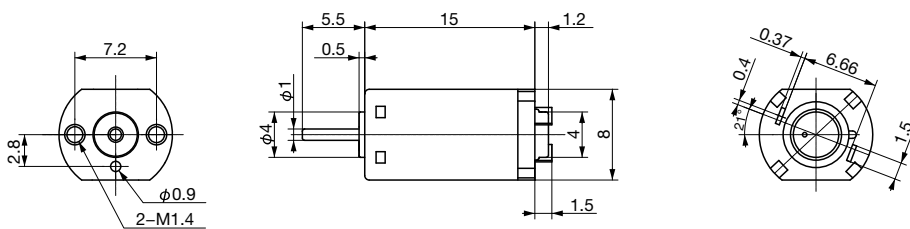

## SPECIFICATIONS

Item	SPEC-NO
Rated Voltage (V)	3.3
Voltage Range (V)	1.5~5
Rated Load (mN·m)	0.127
No Load Speed (rpm)	12700
No Load Current (mA)	25
Starting Torque (mN·m)	0.476 or more
Rotation	CW/CCW

## DIMENSIONS

Unit : mm