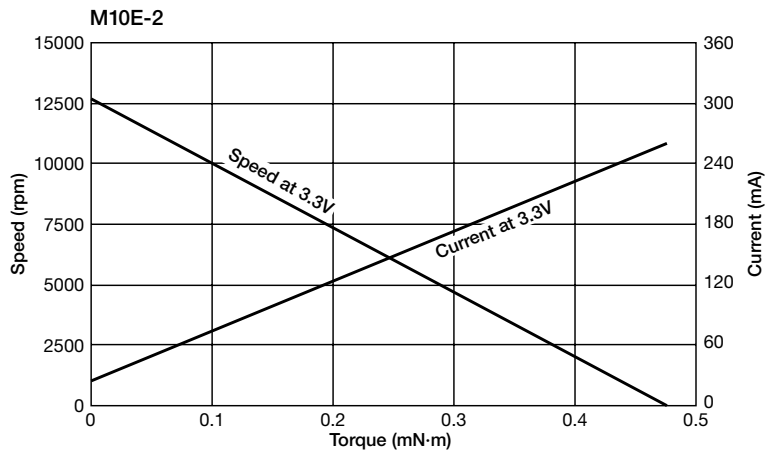

CHARACTERISTICS