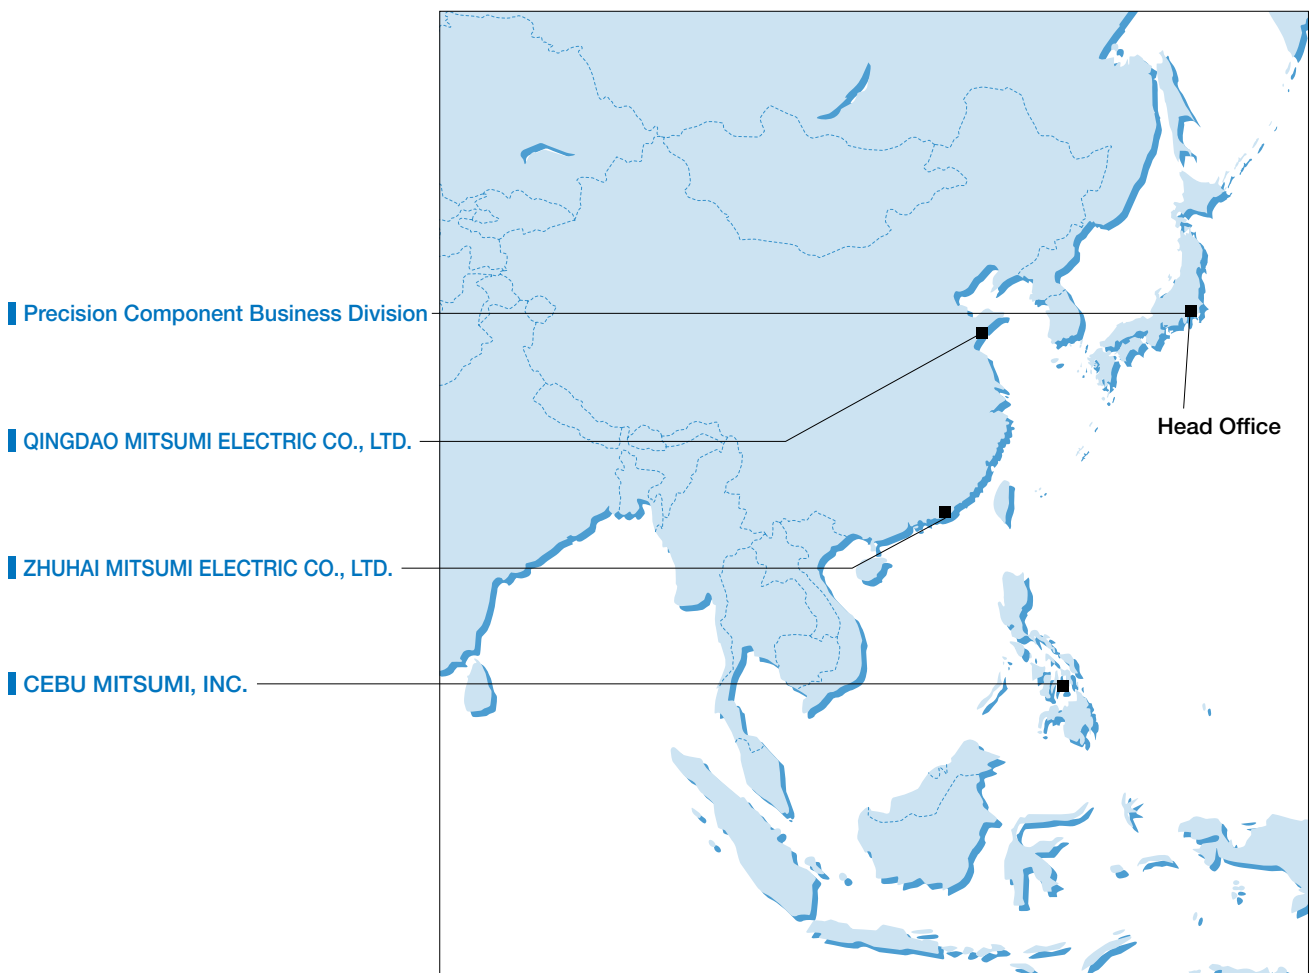

# Production Bases

MITSUMI connectors has realized a high transmission accuracy through the utilization of the advanced electronic technology. The production bases comprises Japan, Cebu in Philippines, and Zhuhai / Qingdao in China. (4 bases in all) These connectors are supplied to everywhere in the world.