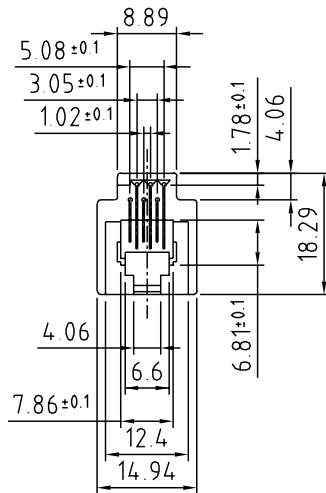

WITH LEAD WIRE, For Line Cord CSB-291

For 623K

Unit : mm

WITH LEAD WIRE, For Line Cord CSB-292

For 623D

Y-Y Cross Section

Unit : mm

WITH LEAD WIRE, For Line Cord CSB-293

For 623P

Y-Y Cross Section

Unit : mm

WITH LEAD WIRE, For Hand Set Cord CSB-299

For 616W

Unit : mm

WITH LEAD WIRE, For Hand Set Cord CSB-296

For 616M

Unit : mm