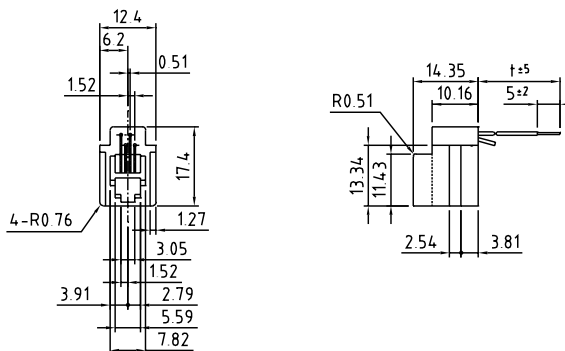

WITH LEAD WIRE, For Line Cord CSB-291

For 623K

Unit : mm

WITH LEAD WIRE, For Line Cord CSB-292

For 623D

Y-Y Cross Section

Unit : mm

WITH LEAD WIRE, For Line Cord CSB-293

For 623P

Y-Y Cross Section

Unit : mm

WITH LEAD WIRE, For Hand Set Cord CSB-299

For 616W

Unit : mm

WITH LEAD WIRE, For Hand Set Cord CSB-296

For 616M

Unit : mm