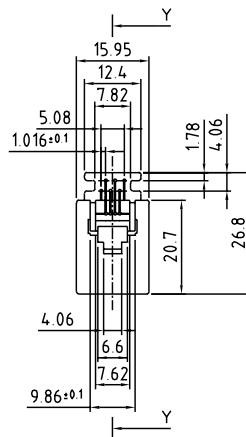

WITH LEAD WIRE, For Line Cord CSB-291

For 623K

Unit : mm

WITH LEAD WIRE, For Line Cord CSB-292

For 623D

Y-Y Cross Section

Unit : mm

WITH LEAD WIRE, For Line Cord CSB-293

For 623P

Y-Y Cross Section

Unit : mm

WITH LEAD WIRE, For Hand Set Cord CSB-299

For 616W

Unit : mm

WITH LEAD WIRE, For Hand Set Cord CSB-296

For 616M

Unit : mm