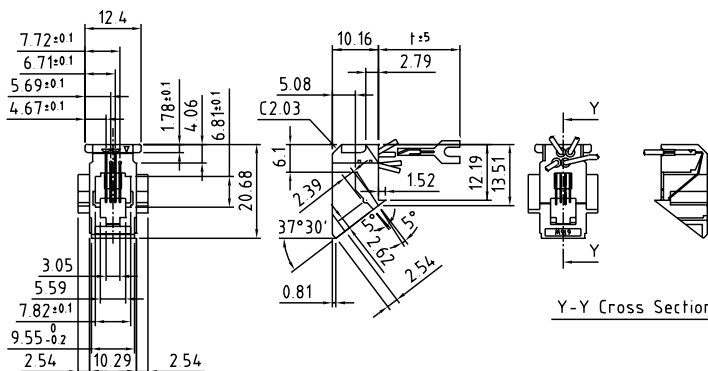

WITH LEAD WIRE, For Line Cord CSB-291

For 623K

Unit : mm

WITH LEAD WIRE, For Line Cord CSB-292

For 623D

Y-Y Cross Section

Unit : mm

WITH LEAD WIRE, For Line Cord CSB-293

For 623P

Y-Y Cross Section

Unit : mm

WITH LEAD WIRE, For Hand Set Cord CSB-299

For 616W

Unit : mm

WITH LEAD WIRE, For Hand Set Cord CSB-296

For 616M

Unit : mm