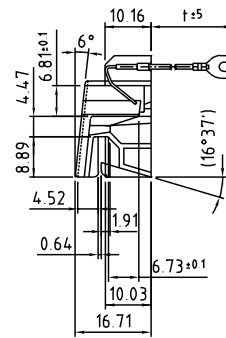

WITH LEAD WIRE, For Line Cord CSB-291

For 623K

Unit : mm

WITH LEAD WIRE, For Line Cord CSB-292

For 623D

Y-Y Cross Section

Unit : mm

WITH LEAD WIRE, For Line Cord CSB-293

For 623P

Y-Y Cross Section

Unit : mm

WITH LEAD WIRE, For Hand Set Cord CSB-299

For 616W

Unit : mm

WITH LEAD WIRE, For Hand Set Cord CSB-296

For 616M

Unit : mm