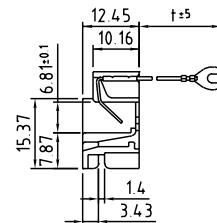

WITH LEAD WIRE, For Line Cord CSB-291

For 623K

Unit : mm

WITH LEAD WIRE, For Line Cord CSB-292

For 623D

Y-Y Cross Section

Unit : mm

WITH LEAD WIRE, For Line Cord CSB-293

For 623P

Y-Y Cross Section

Unit : mm

WITH LEAD WIRE, For Hand Set Cord CSB-299

For 616W

Unit : mm

WITH LEAD WIRE, For Hand Set Cord CSB-296

For 616M

Unit : mm