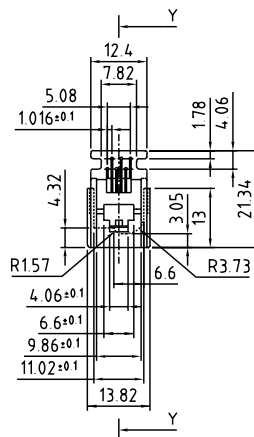

WITH LEAD WIRE, For Line Cord CSB-291

For 623K

Unit : mm

WITH LEAD WIRE, For Line Cord CSB-292

For 623D

Y-Y Cross Section

Unit : mm

WITH LEAD WIRE, For Line Cord CSB-293

For 623P

Y-Y Cross Section

Unit : mm

WITH LEAD WIRE, For Hand Set Cord CSB-299

For 616W

Unit : mm

WITH LEAD WIRE, For Hand Set Cord CSB-296

For 616M

Unit : mm