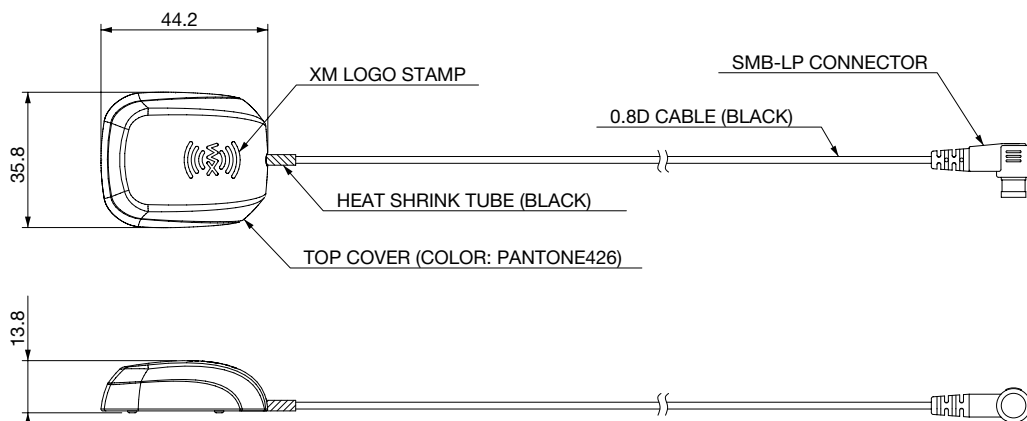

FEATURES

1. Receiving frequency: 2.3GHz
2. Single type: Satellite waves and land waves on one output.
3. Can be installed outside the car (waterproof structure, magnetic)
4. External dimensions: 36 (W) × 44 (L) × 13.8 (H) mm
5. Connector: SMB
6. Cable length: 23 feet

SPECIFICATIONS

Item	Specifications
Receiving frequency range	2.3GHz

*1 Pursuant to XM Satellite Radio standards.

DIMENSIONS

NOTE
1. ALL DIMENSION UNITS ARE IN MM.