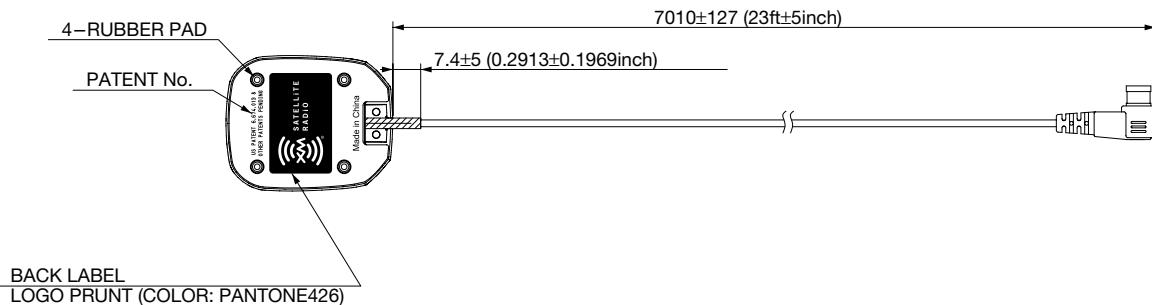

FEATURES

1. Receiving frequency: 2.3GHz
2. Single type: Satellite waves and land waves on one output.
3. Can be installed outside the car (waterproof structure, magnetic)
4. External dimensions: 36 (W) × 44 (L) × 13.8 (H) mm
5. Connector: SMB
6. Cable length: 23 feet

SPECIFICATIONS

Item	Specifications
Receiving frequency range	2.3GHz

*1 Pursuant to XM Satellite Radio standards.

DIMENSIONS

NOTE
1. ALL DIMENSION UNITS ARE IN MM.