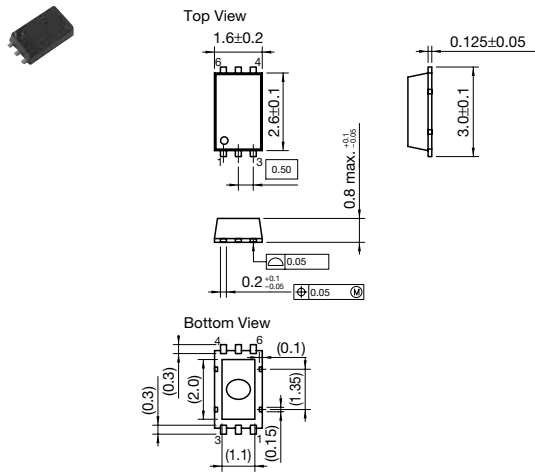

Packages (SON Series)

Units : mm

SON-6A