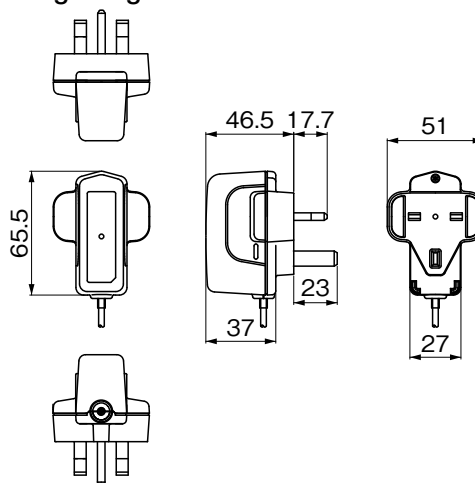

USES

1. Mobile Phones.
2. Small Electric Equipment.
3. Healthcare Equipment.

SPECIFICATIONS

Item	Specifications
Input voltage	AC 100~240V
Output capacity	4W
Destinations	Europe, U.K., China, Hong Kong, North America, Australia, Thailand, Taiwan
Safety standards	Conforms to IEC60950
External Dimensions	Europe 27(W)×65.5(D)×55.5(H) mm
	North America, China 27(W)×65.5(D)×46.5(H) mm
	Australia 42.2(W)×65.5(D)×46.5(H) mm
	U.K., Hong Kong 51(W)×65.5(D)×46.5(H) mm

DIMENSIONS

Europe

Unit : mm

U.K. · Hong Kong

Unit : mm

North America

Unit : mm

China

Unit : mm

Australia

Unit : mm

• Any products mentioned in this catalog are subject to any modification in their appearance and others for improvements without prior notification.
 • The details listed here are not a guarantee of the individual products at the time of ordering. When using the products, you will be asked to check their specifications.