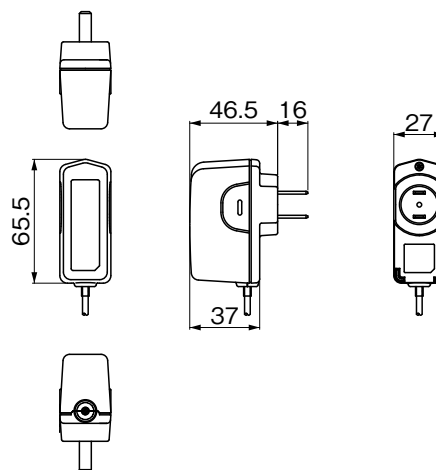

USES

1. Mobile Phones.
2. Small Electric Equipment.
3. Healthcare Equipment.

SPECIFICATIONS

Item	Specifications
Input voltage	AC 100~240V
Output capacity	4W
Destinations	Europe, U.K., China, Hong Kong, North America, Australia, Thailand, Taiwan
Safety standards	Conforms to IEC60950
External Dimensions	Europe 27(W)×65.5(D)×55.5(H) mm
	North America, China 27(W)×65.5(D)×46.5(H) mm
	Australia 42.2(W)×65.5(D)×46.5(H) mm
	U.K., Hong Kong 51(W)×65.5(D)×46.5(H) mm

DIMENSIONS

Europe

Unit : mm

U.K. · Hong Kong

Unit : mm

North America

Unit : mm

China

Unit : mm

Australia

Unit : mm

• Any products mentioned in this catalog are subject to any modification in their appearance and others for improvements without prior notification.
 • The details listed here are not a guarantee of the individual products at the time of ordering. When using the products, you will be asked to check their specifications.