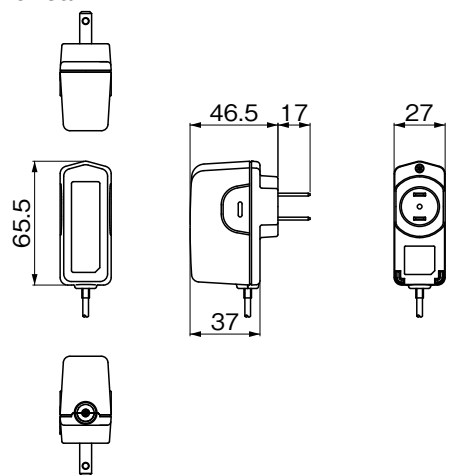

USES

1. Mobile Phones.
2. Small Electric Equipment.
3. Healthcare Equipment.

SPECIFICATIONS

Item	Specifications
Input voltage	AC 100~240V
Output capacity	4W
Destinations	Europe, U.K., China, Hong Kong, North America, Australia, Thailand, Taiwan
Safety standards	Conforms to IEC60950
External Dimensions	Europe 27(W)×65.5(D)×55.5(H) mm
	North America, China 27(W)×65.5(D)×46.5(H) mm
	Australia 42.2(W)×65.5(D)×46.5(H) mm
	U.K., Hong Kong 51(W)×65.5(D)×46.5(H) mm

DIMENSIONS

Europe

Unit : mm

U.K. · Hong Kong

Unit : mm

North America

Unit : mm

China

Unit : mm

Australia

Unit : mm

• Any products mentioned in this catalog are subject to any modification in their appearance and others for improvements without prior notification.
 • The details listed here are not a guarantee of the individual products at the time of ordering. When using the products, you will be asked to check their specifications.