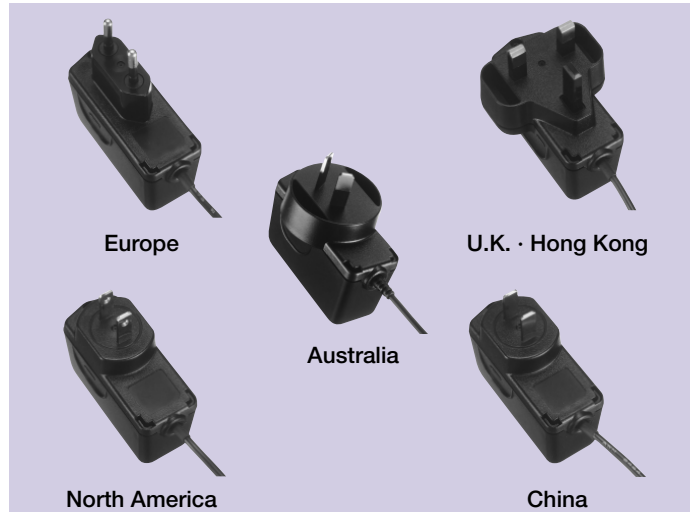

4W AC Adaptors with Worldwide Input

ADP-W3 Series

Adaptors, Chargers/Switching Power Supplies

OUTLINE

Small, portable AC adaptor for use overseas.
Can meet safety standards for all destinations.

FEATURES

1. Standard Mitsumi case.
2. A series of small, standard cases is available for each country.
3. Worldwide Input voltages are supported.
4. Output specifications can be customized.

USES

1. Mobile Phones.
2. Small Electric Equipment.
3. Healthcare Equipment.

SPECIFICATIONS

Item	Specifications
Input voltage	AC 100~240V
Output capacity	4W
Destinations	Europe, U.K., China, Hong Kong, North America, Australia, Thailand, Taiwan
Safety standards	Conforms to IEC60950
External Dimensions	Europe 27(W)×65.5(D)×55.5(H) mm
	North America, China 27(W)×65.5(D)×46.5(H) mm
	Australia 42.2(W)×65.5(D)×46.5(H) mm
	U.K., Hong Kong 51(W)×65.5(D)×46.5(H) mm