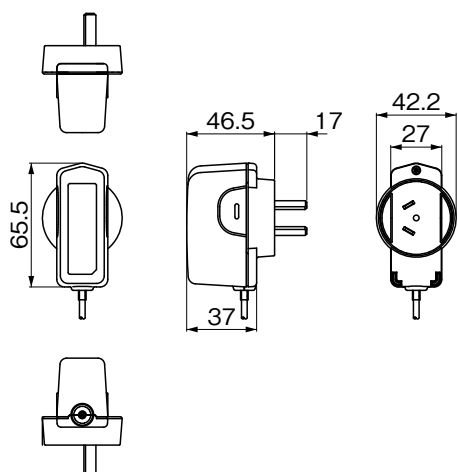

USES

1. Mobile Phones.
2. Small Electric Equipment.
3. Healthcare Equipment.

SPECIFICATIONS

Item	Specifications
Input voltage	AC 100~240V
Output capacity	4W
Destinations	Europe, U.K., China, Hong Kong, North America, Australia, Thailand, Taiwan
Safety standards	Conforms to IEC60950
External Dimensions	Europe 27(W)×65.5(D)×55.5(H) mm
	North America, China 27(W)×65.5(D)×46.5(H) mm
	Australia 42.2(W)×65.5(D)×46.5(H) mm
	U.K., Hong Kong 51(W)×65.5(D)×46.5(H) mm

DIMENSIONS

Europe

Unit : mm

U.K. · Hong Kong

Unit : mm

North America

Unit : mm

China

Unit : mm

Australia

Unit : mm

• Any products mentioned in this catalog are subject to any modification in their appearance and others for improvements without prior notification.
 • The details listed here are not a guarantee of the individual products at the time of ordering. When using the products, you will be asked to check their specifications.