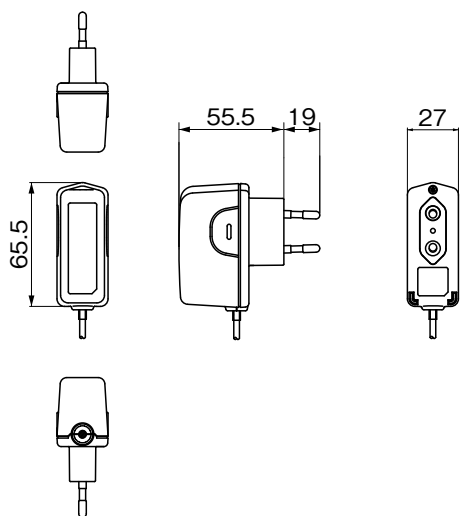

USES

1. Mobile Phones.
2. Small Electric Equipment.
3. Healthcare Equipment.

SPECIFICATIONS

Item	Specifications
Input voltage	AC 100~240V
Output capacity	4W
Destinations	Europe, U.K., China, Hong Kong, North America, Australia, Thailand, Taiwan
Safety standards	Conforms to IEC60950
External Dimensions	Europe 27(W)×65.5(D)×55.5(H) mm
	North America, China 27(W)×65.5(D)×46.5(H) mm
	Australia 42.2(W)×65.5(D)×46.5(H) mm
	U.K., Hong Kong 51(W)×65.5(D)×46.5(H) mm

DIMENSIONS

Europe

Unit : mm

U.K. · Hong Kong

Unit : mm

North America

Unit : mm

China

Unit : mm

Australia

Unit : mm

• Any products mentioned in this catalog are subject to any modification in their appearance and others for improvements without prior notification.
 • The details listed here are not a guarantee of the individual products at the time of ordering. When using the products, you will be asked to check their specifications.